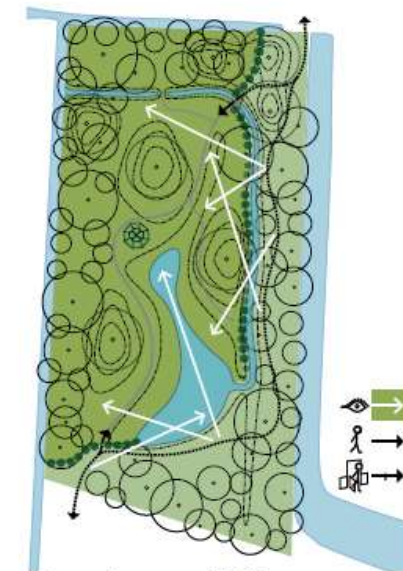

## Accessibility to land in the city:

- contested space
- multiple stakeholders
- safeguarding harvest
- esthetic considerations

## Three examples from peri-urban to innercity

Voedselbos Vlaardingen (2015)

Voedselbos De Overtuin (2018)

SKAR Tuinen (2020)

Stichting  
VOEDSELBOOS  
VLAARDINGEN 

Food forest Vlaardingen

Location: part of public recreational zone at the edge of the city

An underused green chamber hedged in by trees

Location: part of recreational zone at the edge of the city

# Design: landscaping & accessibility (public - semi-public)

Design: landscaping & accessibility (public - semi-public)

Food forest De Overtuin

Location: in a semi-public botanical garden in an urban greenbelt