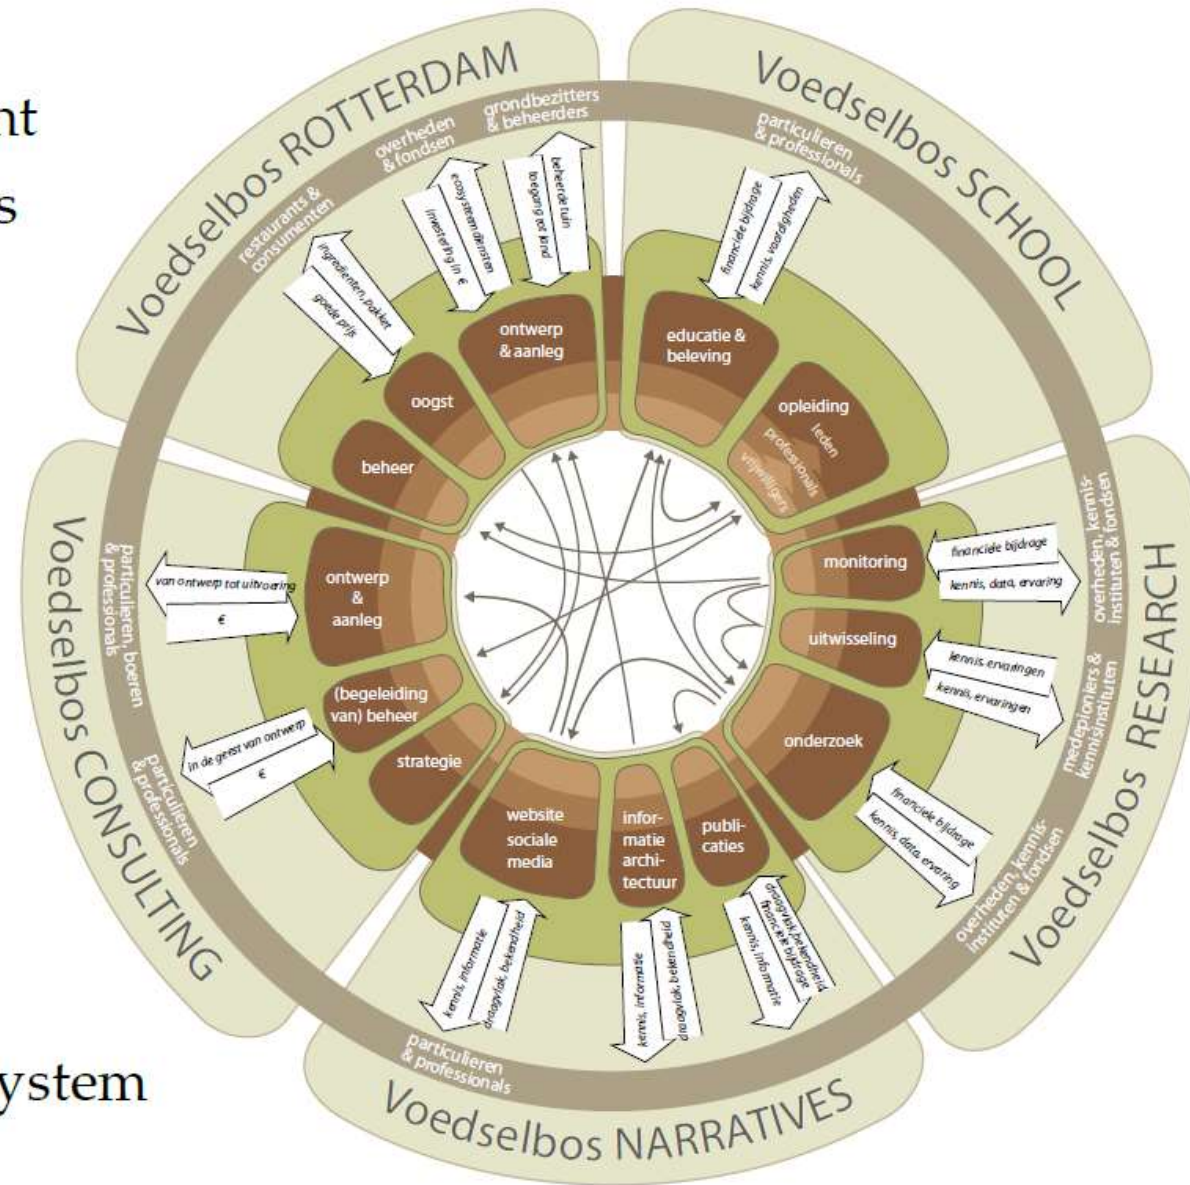

# Designing urban food forests as publicly accessible spaces

International Forest Garden & Food Forestry Symposium  
31st of May - 4th of June

ONDERGROND

Rotterdams Forest Garden Network

cooperative of independent  
food forestry professionals

to realise food forests

to realise the right  
conditions for food  
forests to thrive in

To realise a society  
organised more like a  
food forest; an urban ecosystem

Voedselbos Kralingen (2013)

Pniel / De Geheime Tuin (2014)