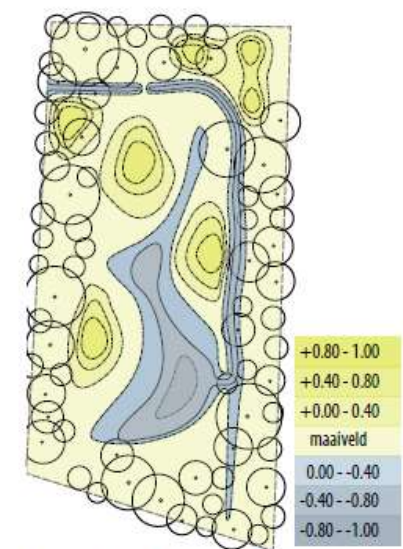

Design: landscaping & accessibility (public - semi-public)