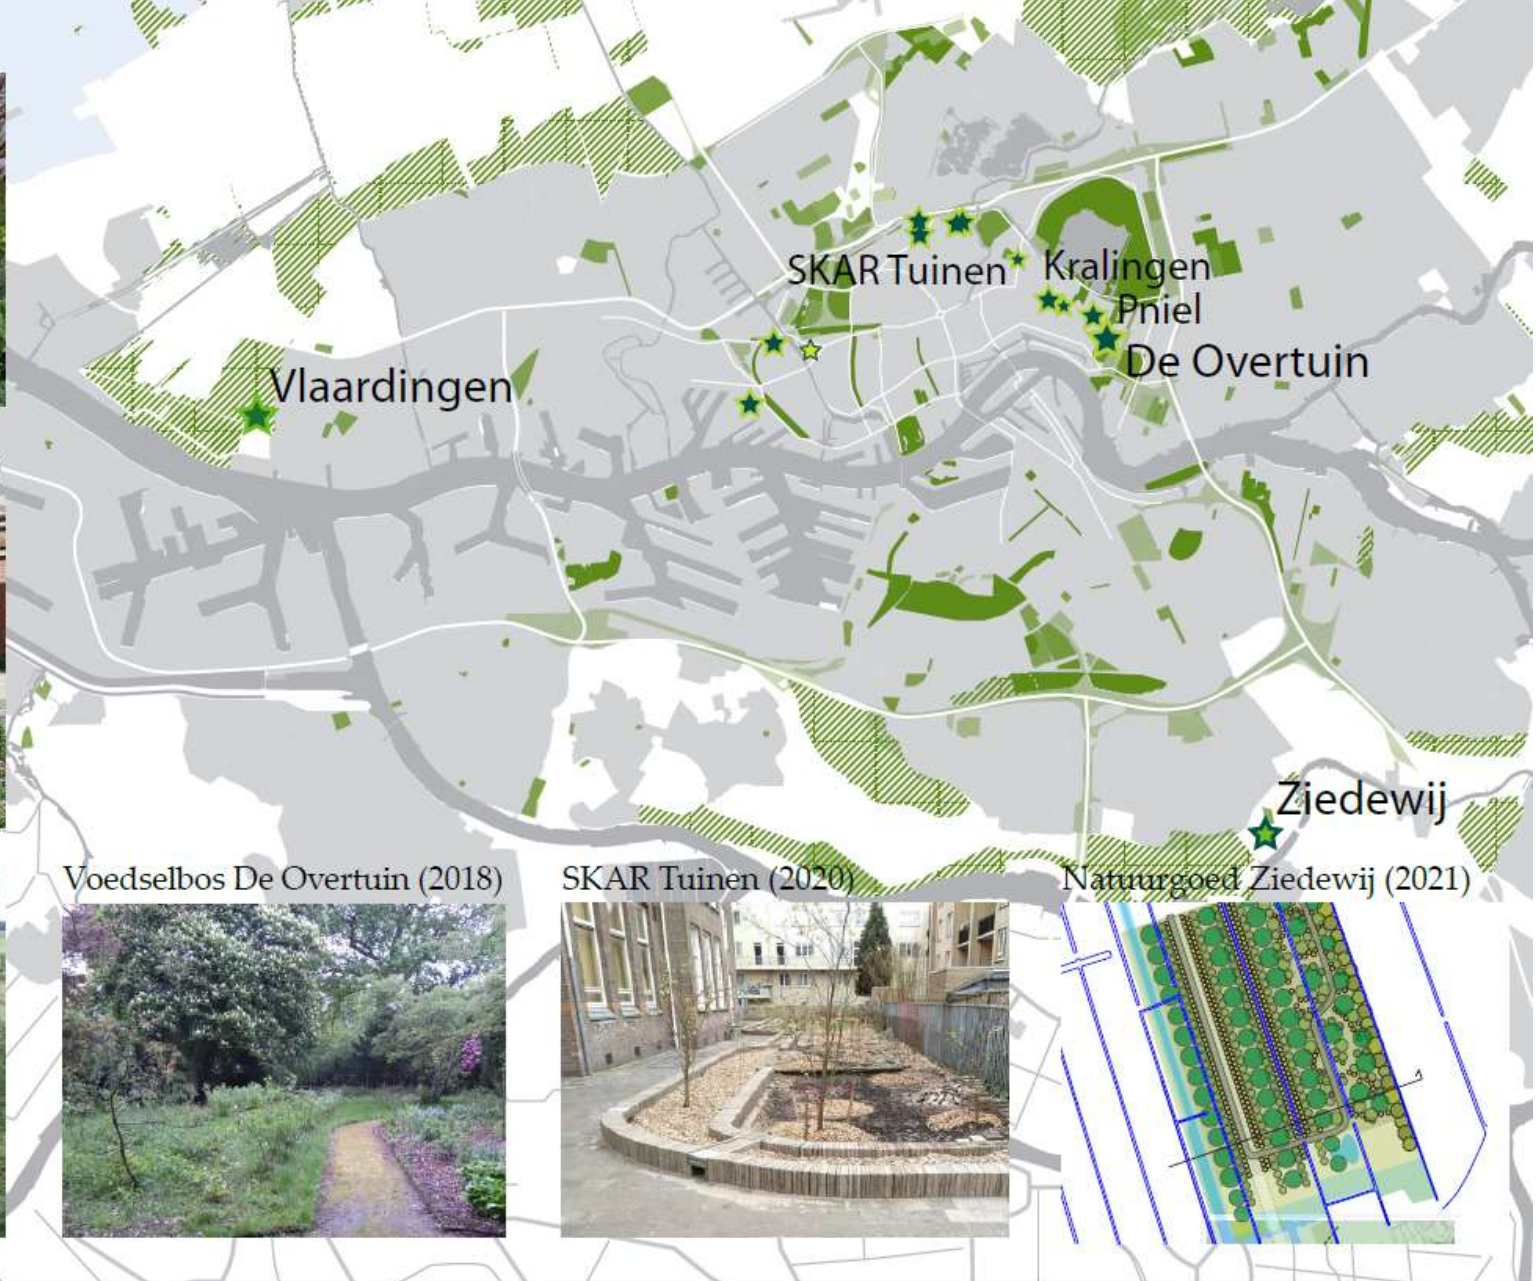

Voedselbos Vlaardingen (2015)

Voedselbos De Overtuin (2018)

SKAR Tuinen (2020)

Natuurgoed Ziedewij (2021)

15 food forest (gardens) in and around Rotterdam

## Accessibility to land in the city:

- contested space
- multiple stakeholders
- safeguarding harvest
- esthetic considerations

## Three examples from peri-urban to innercity

Voedselbos Vlaardingen (2015)

Voedselbos De Overtuin (2018)

SKAR Tuinen (2020)

Stichting  
VOEDSELBOOS  
VLAARDINGEN 

Food forest Vlaardingen

Location: part of public recreational zone at the edge of the city

An underused green chamber hedged in by trees

Location: part of recreational zone at the edge of the city