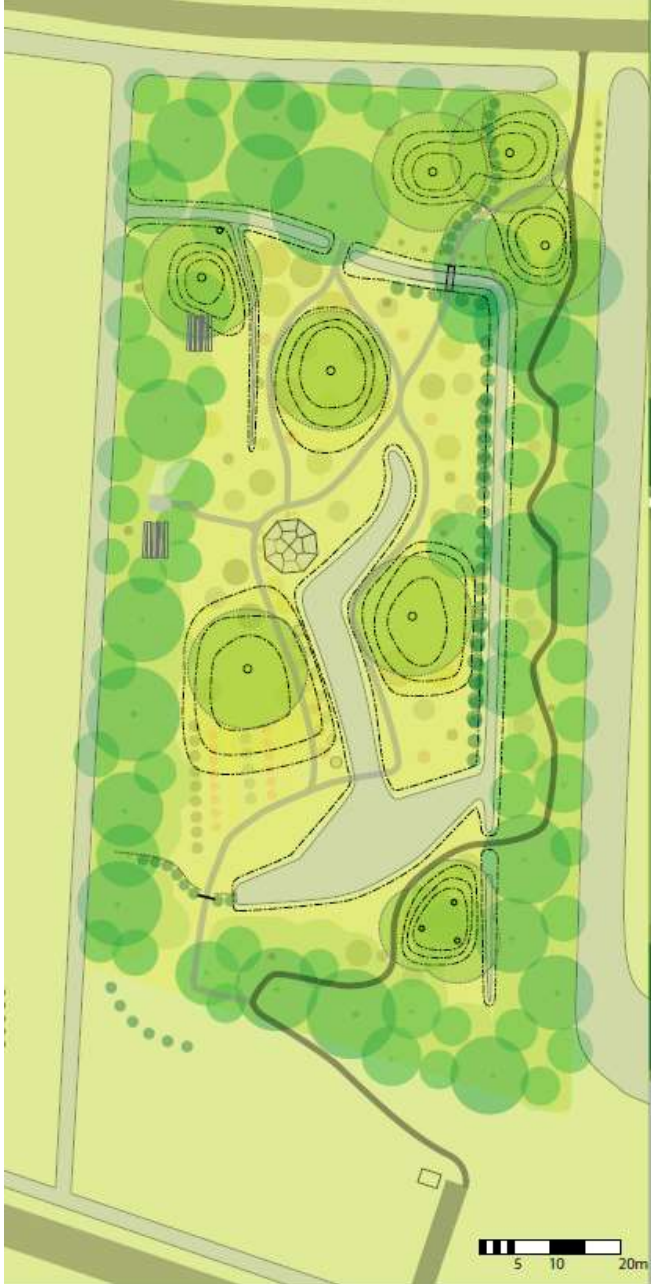

## Accessibility to land in the city:

- contested space
- multiple stakeholders
- safeguarding harvest
- esthetic considerations

## Three examples from peri-urban to innercity

Voedselbos Vlaardingen (2015)

Voedselbos De Overtuin (2018)

SKAR Tuinen (2020)

Stichting  
VOEDSELBOOS  
VLAARDINGEN 

Food forest Vlaardingen

Location: part of public recreational zone at the edge of the city

An underused green chamber hedged in by trees

Location: part of recreational zone at the edge of the city