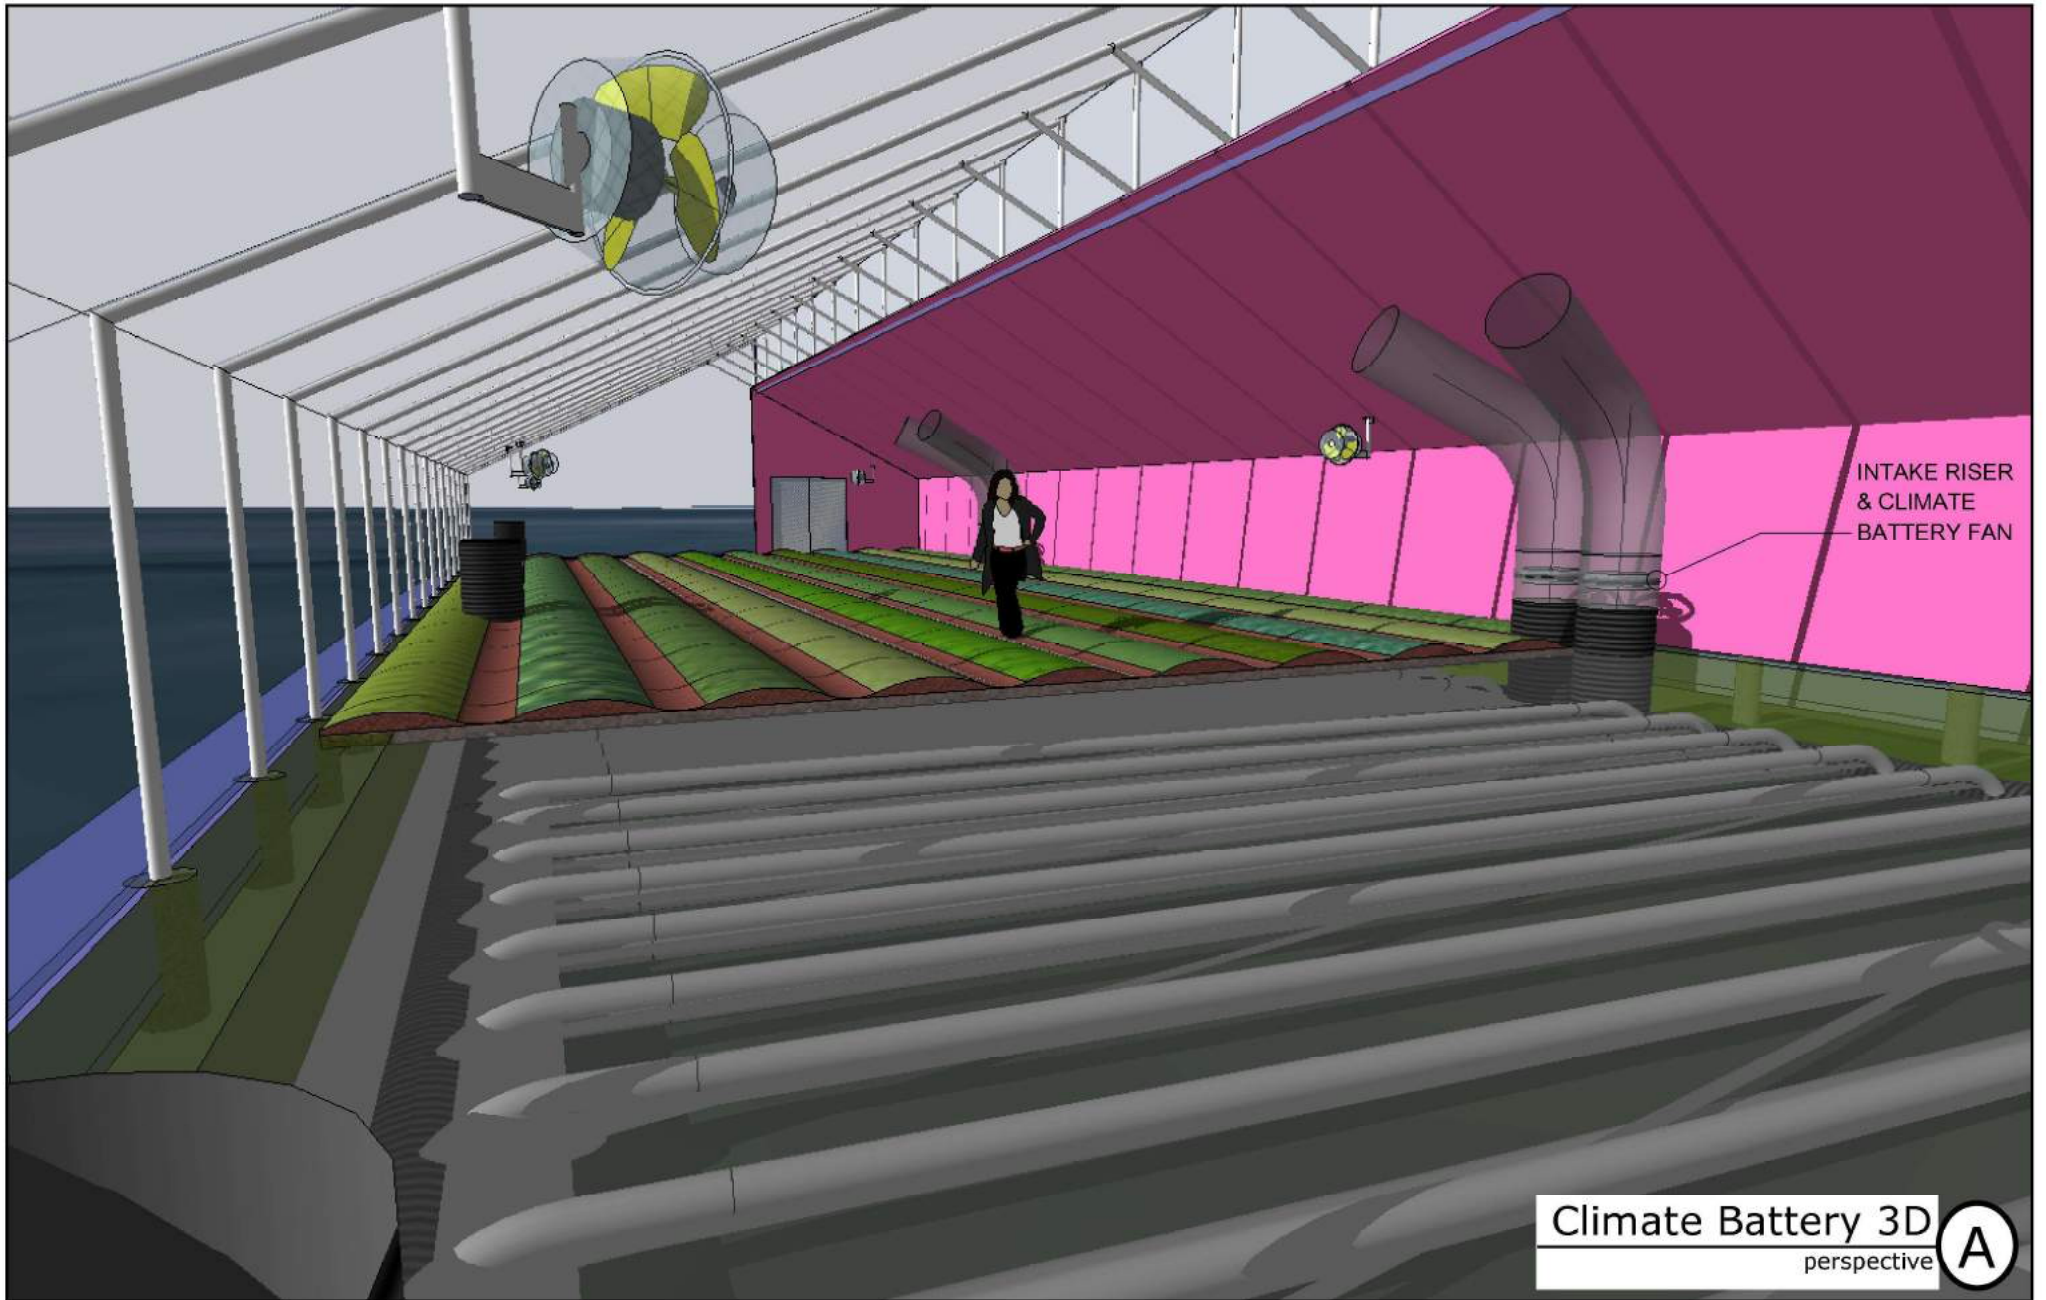

Recreation

Get off the hamster wheel!

Elkstone – Steamboat Springs, CO

Fairacre Farm – Iroquois, SD

The Forest Garden Greenhouse

How to Design and Manage an Indoor Permaculture Oasis

Jerome Osentowski

With a revolutionary new "Climate Battery" design for near-net-zero heating and cooling